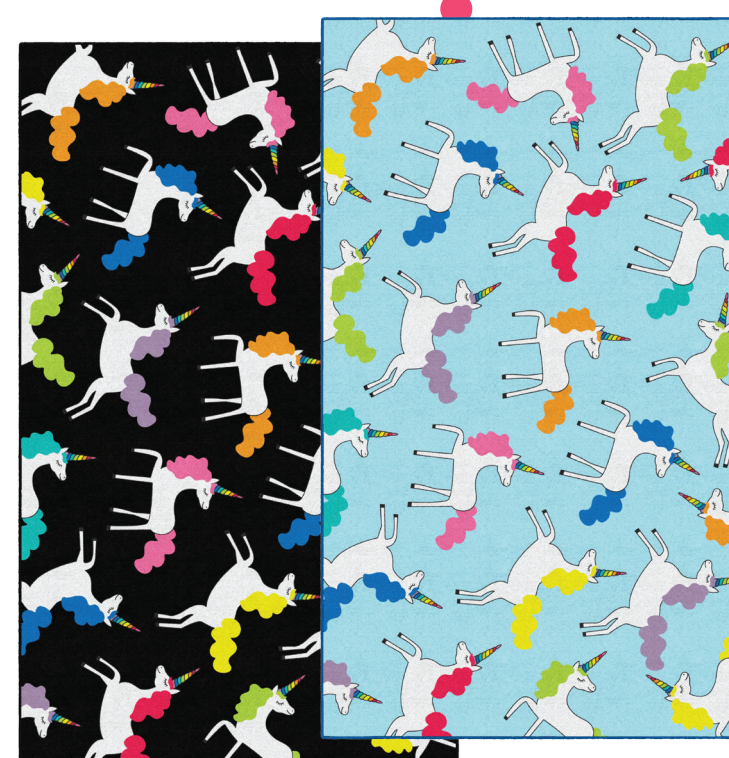

CLOUDS ON BLUE
CA2085-28SG 5' x 7'6"
CA2085-44SG 7'6" x 12'

RAINBOW ON BLUE CRISS CROSS APPLESAUCE
CA2129-44SG 7'6" x 12'

CONTEMPORARY RAINBOW STRIPES
CA2068-28SG 5' x 7'6"
CA2068-44SG 7'6" x 12'

THIS IS OUR HAPPY PLACE
CA2056-28SG 5' x 7'6"
CA2056-44SG 7'6" x 12'