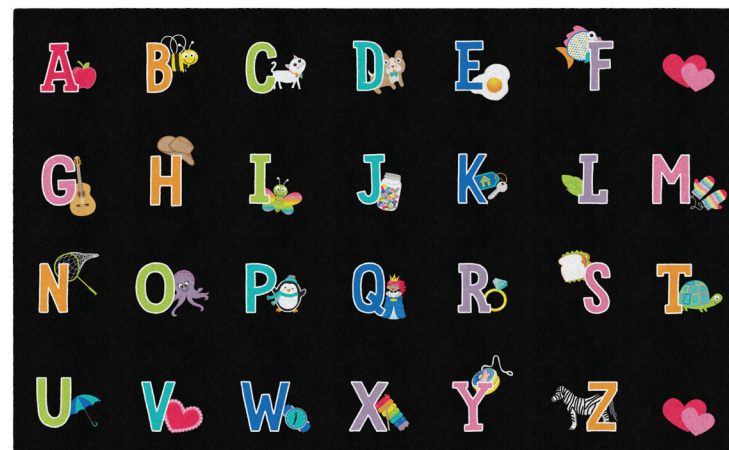

JUST TEACH

ALPHABET PICTURES ON BLACK CRISS CROSS APPLESAUCE

CA2181-28SG
CA2181-44SG

5' x 7'6"
7'6" x 12'