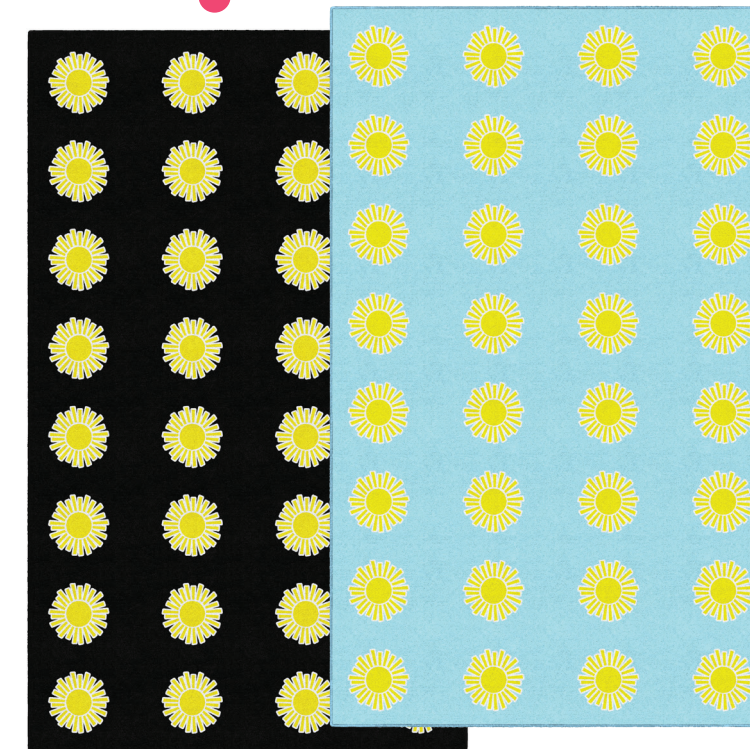

ALPHABET ON BLUE CRISS CROSS APPLESAUCE

CA2133-28SG 5' x 7'6"
CA2133-44SG 7'6' x 12'

RAINBOW SUN ON BLACK CRISS CROSS APPLESAUCE

CA2118-44SG 7'6' x 12'

RAINBOW SUN ON BLUE CRISS CROSS APPLESAUCE

CA2117-44SG 7'6' x 12'